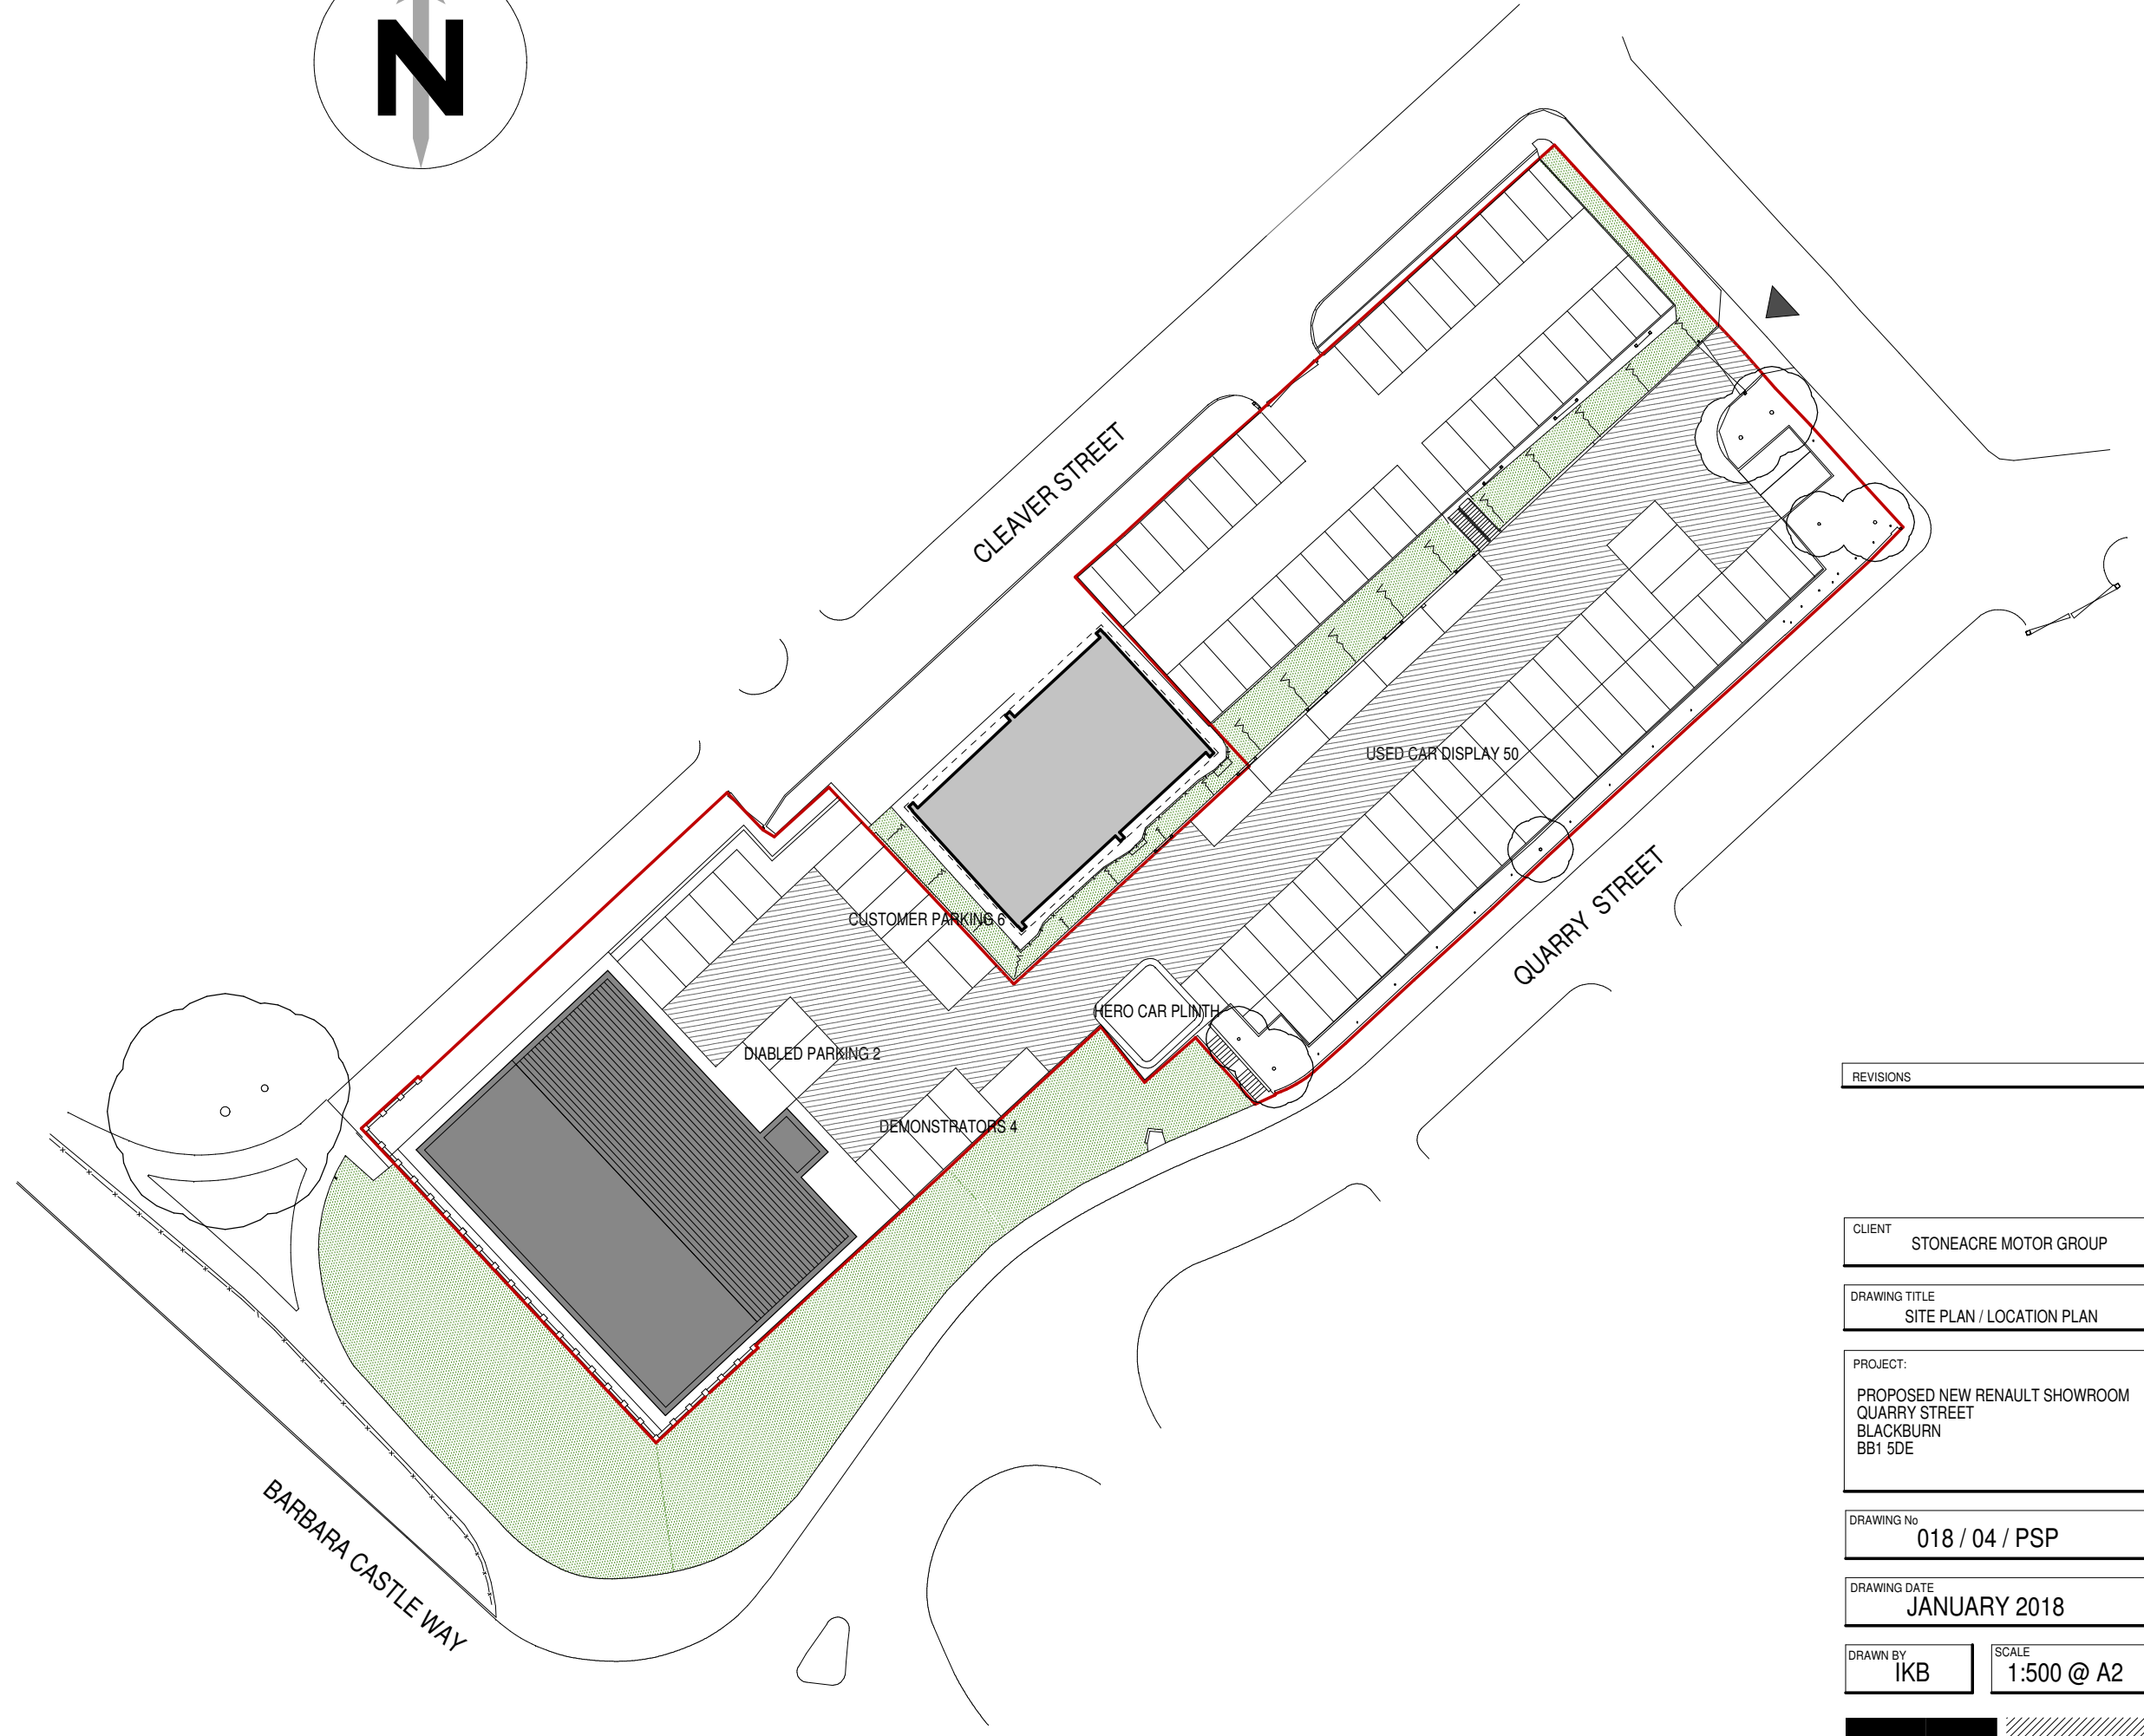

Ordnance Survey (c) Crown Copyright 2017. All rights reserved. Licence number 100022432

LOCATION PLAN 1:1250

SITE PLAN 1:500

REVISIONS

CLIENT: STONEACRE MOTOR GROUP

DRAWING TITLE: SITE PLAN / LOCATION PLAN

PROJECT:
PROPOSED NEW RENAULT SHOWROOM
QUARRY STREET
BLACKBURN
BB1 5DE

DRAWING No: 018 / 04 / PSP

DRAWING DATE: JANUARY 2018

DRAWN BY: IKB SCALE: 1:500 @ A2

BARRATON
DESIGN STUDIO

BARRATON DESIGN STUDIO
UNIT 1
BRANGROFT FARM
BAWTRY ROAD
AUSTERFIELD
DONCASTER
SOUTH YORKSHIRE
DN10 6EZ
TEL: 01302 771188
EMAIL: ian@barratondesign.com